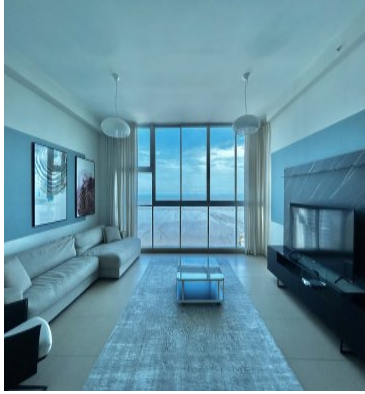

FOR LEASE

\$ 760,000.00 USD

Panama - Panamá

Panama - Costa del Este

Listing ID: 002391912048

Luxurious Penthouse with Breathtaking Ocean and City Views Experience the pinnacle of luxury living in this magnificent penthouse located in the heart of Costa del Este. Boasting an impressive 326 square meters of interior space, plus an expansive 47 square meters terrace, this two-story apartment offers a truly exceptional lifestyle. Key Features: 1st Floor: As you enter the residence, you'll be greeted by a double-height ceiling in the living room, creating an air of grandeur and sophistication. The spacious dining area is perfect for hosting gatherings with friends and family. A separate TV room provides a cozy retreat for relaxation. The well-appointed kitchen is a culinary enthusiast's dream and comes complete with a maid's quarter for added convenience. Step out onto the expansive terrace, where you can savor panoramic views of the mesmerizing ocean and the city's skyline. This outdoor space is ideal for al fresco dining, entertaining, or simply unwinding while taking in the breathtaking surroundings. 2nd Floor: Ascend to the second story, where you'll find a comfortable TV room, perfect for