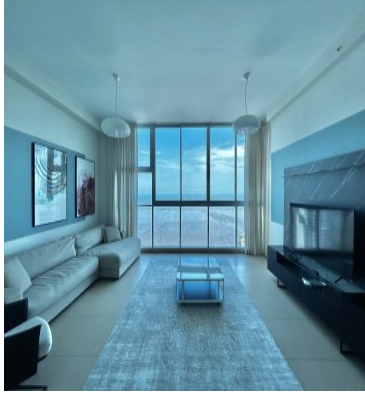

FOR LEASE

\$ 760,000.00 USD

[Panama - Panamá](#)

[Panama - Costa del Este](#)

[Listing ID: 002391912048](#)

Luxurious Penthouse with Breathtaking Ocean and City Views Experience the pinnacle of luxury living in this magnificent penthouse located in the heart of Costa del Este. Boasting an impressive 326 square meters of interior space, plus an expansive 47 square meters terrace, this two-story apartment offers a truly exceptional lifestyle. Key Features: 1st Floor: As you enter the residence, you'll be greeted by a double-height ceiling in the living room, creating an air of grandeur and sophistication. The spacious dining area is perfect for hosting gatherings with friends and family. A separate TV room provides a cozy retreat for relaxation. The well-appointed kitchen is a culinary enthusiast's dream and comes complete with a maid's quarter for added convenience. Step out onto the expansive terrace, where you can savor panoramic views of the mesmerizing ocean and the city's skyline. This outdoor space is ideal for al fresco dining, entertaining, or simply unwinding while taking in the breathtaking surroundings. 2nd Floor: Ascend to the second story, where you'll find a comfortable TV room, perfect for