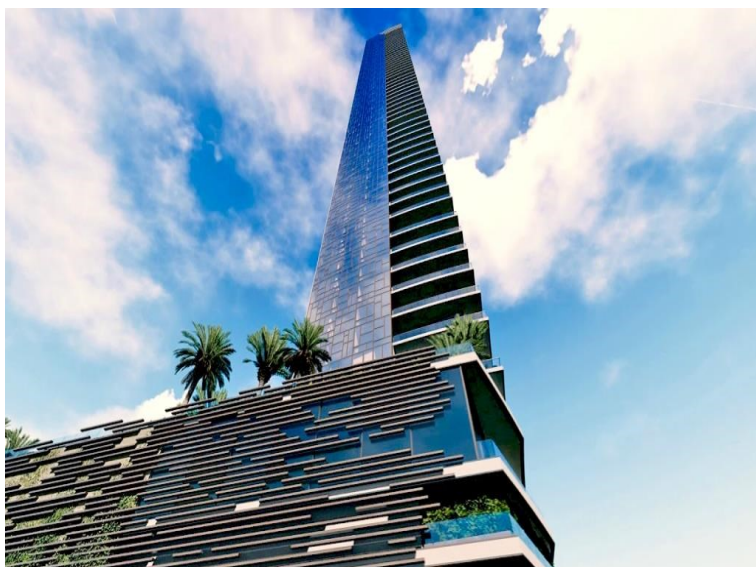

FOR SALE

\$ 1,280,000.00 USD

Panama - Panamá

Panama - Santa Maria

Listing ID: 002392428021

61-LEVEL TOWER 97 RESIDENTIAL UNITS
PENTHOUSES DUPLEX 7 LEVELS OF PARKING 3
LEVELS OF AMENITIES 7 HIGH SPEED ELEVATORS
EXCLUSIVE HIGH SECURITY ACCESS 345, 382 AND 423
M2 APARTMENTS AVAILABLE 3 AND 4 BEDROOMS
WITH PRIVATE BATHROOM PRIVATE LOBBY PER
APARTMENT FLOOR TO CEILING WINDOWS 360 ° VIEW
OF THE SEA AND THE CITY BALCONIES AND
TERRACES ITALIAN KITCHEN DESIGN FENDI CASA
CONCIERGE SERVICE POOL - DRINK SERVICE GOLF
FIELD SQUASH COURT BOXING RING POKER ROOM,
BAR | CHAMPAGNERIE GYM & SPA SENSORY SHOWER
HYDROMASSAGE POOL TEA ROOM MUSIC STUDIO
MORE THAN 10 SPECIAL AREAS FOR CHILDREN
PRIVATE RESTAURANT