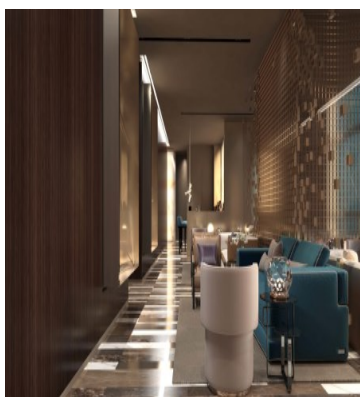

FOR SALE

\$ 1,280,000.00 USD

Panama - Panamá

Panama - Santa Maria

Listing ID: 002392428021

61-LEVEL TOWER 97 RESIDENTIAL UNITS
PENTHOUSES DUPLEX 7 LEVELS OF PARKING 3
LEVELS OF AMENITIES 7 HIGH SPEED ELEVATORS
EXCLUSIVE HIGH SECURITY ACCESS 345, 382 AND 423
M2 APARTMENTS AVAILABLE 3 AND 4 BEDROOMS
WITH PRIVATE BATHROOM PRIVATE LOBBY PER
APARTMENT FLOOR TO CEILING WINDOWS 360 ° VIEW
OF THE SEA AND THE CITY BALCONIES AND
TERRACES ITALIAN KITCHEN DESIGN FENDI CASA
CONCIERGE SERVICE POOL - DRINK SERVICE GOLF
FIELD SQUASH COURT BOXING RING POKER ROOM,
BAR | CHAMPAGNERIE GYM & SPA SENSORY SHOWER
HYDROMASSAGE POOL TEA ROOM MUSIC STUDIO
MORE THAN 10 SPECIAL AREAS FOR CHILDREN
PRIVATE RESTAURANT