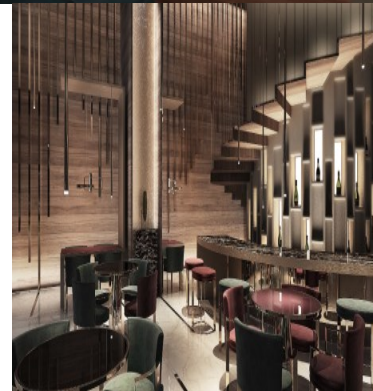

FOR SALE

\$ 1,280,000.00 USD

Panama - Panamá

Panama - Santa Maria

Listing ID: 002392428021

61-LEVEL TOWER 97 RESIDENTIAL UNITS
PENTHOUSES DUPLEX 7 LEVELS OF PARKING 3
LEVELS OF AMENITIES 7 HIGH SPEED ELEVATORS
EXCLUSIVE HIGH SECURITY ACCESS 345, 382 AND 423
M2 APARTMENTS AVAILABLE 3 AND 4 BEDROOMS
WITH PRIVATE BATHROOM PRIVATE LOBBY PER
APARTMENT FLOOR TO CEILING WINDOWS 360 ° VIEW
OF THE SEA AND THE CITY BALCONIES AND
TERRACES ITALIAN KITCHEN DESIGN FENDI CASA
CONCIERGE SERVICE POOL - DRINK SERVICE GOLF
FIELD SQUASH COURT BOXING RING POKER ROOM,
BAR | CHAMPAGNERIE GYM & SPA SENSORY SHOWER
HYDROMASSAGE POOL TEA ROOM MUSIC STUDIO
MORE THAN 10 SPECIAL AREAS FOR CHILDREN
PRIVATE RESTAURANT