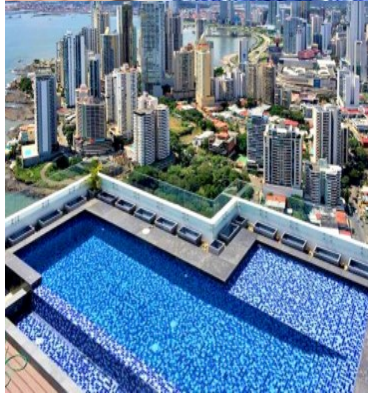

# FOR SALE

**\$ 535,000.00 USD**

Panama - Panamá

Panama - Punta Pacifica

Listing ID: 002392428024

Q Tower - from 307m2 at \$ 535k and up. Units available from 307m2 to 559m2 for sale and rental. Rental units available from \$3500 pm for 307m2 and \$6500 pm for 559m2