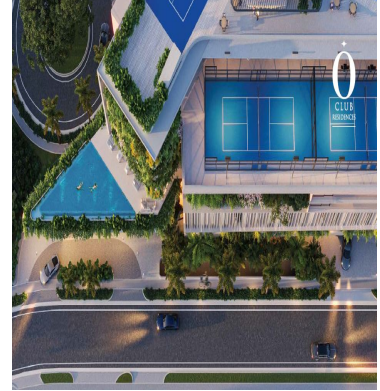

FOR SALE

\$ 790,000.00 USD

Panama - Panamá

Panama - Punta Pacifica

Listing ID: 002392428105

Range available: 2 Bed, 2 Bath - 120 m2 units at \$790k all the way to 2 Bed, 2 ½ Bath - 235 m2 at \$ 1,438,000 mill A petite community of approximately 31 residences will relish in the luxuries and pleasures of boutique-style living, all without compromising on convenient, world-class amenities. High-end finishes reflect exceptional elegance and discerning taste. Nothing has been left to chance at Club Residences, it has all been curated precisely for you. A full complement for social activities is located on the rooftop, our Sports Bar with floor-to-ceiling glass walls overlooking the courts with two levels of modern and sophisticated spaces for sports & leisure. Enquire for more information.