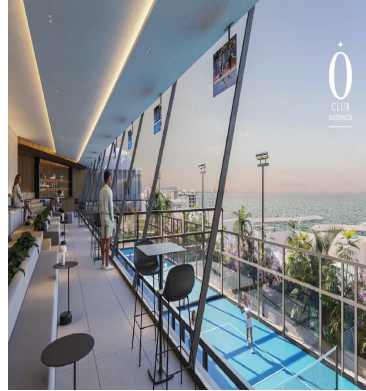

FOR SALE

\$ 790,000.00 USD

Panama - Panamá

Panama - Punta Pacifica

Listing ID: 002392428105

Range available: 2 Bed, 2 Bath - 120 m2 units at \$790k all the way to 2 Bed, 2 ½ Bath - 235 m2 at \$ 1,438,000 mill A petite community of approximately 31 residences will relish in the luxuries and pleasures of boutique-style living, all without compromising on convenient, world-class amenities. High-end finishes reflect exceptional elegance and discerning taste. Nothing has been left to chance at Club Residences, it has all been curated precisely for you. A full complement for social activities is located on the rooftop, our Sports Bar with floor-to-ceiling glass walls overlooking the courts with two levels of modern and sophisticated spaces for sports & leisure. Enquire for more information.