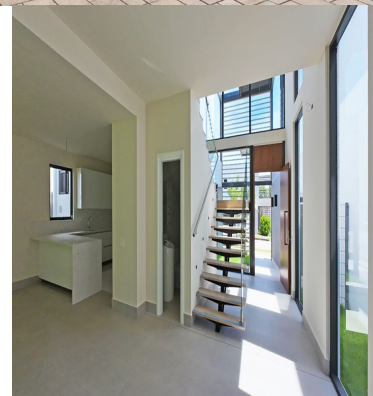

FOR SALE

\$ 985,000.00 USD

Panama - Panamá

Panama - Panama Pacifico

Listing ID: 002392428128

EXPLORA is a development for the insatiably curious, for those who live life to the fullest and vibrate with adventures. An ideal space to discover moments outside the routine. This residential project, created for those who are restless in body and spirit, its a place to live the most incredible adventures and challenge them to discover something new each day. Explore a better way of living. Área Total de Construcción: 279.72m2 Total construction area Área de Lote Típico: 300.00m2 Typical Lot Area Área Cerrada: 190.13m2 Closed area Área Abierta Techada: 61.08m2 Roofed Open Area Área Abierta: 28.51m2 Open Area -3 Recámaras / 3 bedrooms -3.5 baños / 3.5 bathrooms - Vestíbulo / Lobby -Cocina abierta / Open Kitchen -Sala familiar / Family Room -Sala / Comedor / Living and dining area -Lavandería cerrada / Laundry area -Cuarto y baño de servicio Maids' quarters with bathroom -Estacionamiento techado para 2 autos Two parking spaces -Terraza techada / Covered terrace