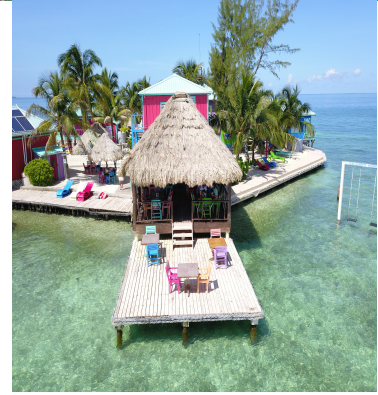

FOR SALE

\$ 3,295,000.00 USD

Belize - Stann Creek District

Placencia

Listing ID: 100032996047

Astren Real Estate and Remax 1st Choice Belize are excited to showcase this exclusive listing of one of the iconic island resorts just off the coast of Placencia: WELCOME TO KING LEWEY'S ISLAND RESORT! An amazing opportunity awaits you to become the proud owner of a one-of-a-kind private island resort, situated just a short distance from Placencia Village. This stunning turn-key gem is surrounded by captivating turquoise waters and is nestled near one of the largest barrier reefs. Picture this: a unique and fun island retreat featuring a lively over-the-water bar and a delightful on-site restaurant. Six charming waterfront cabanas, capable of hosting 22 guests, provide stunning views, each equipped with a king or twin bed, a private bathroom, and views of the beautiful Caribbean Sea. Adding to that, the pirate-themed decor brings a playful and imaginative element. Covering about an acre, this island serves as a destination for day-trippers, being only a 30-40 minute ride from Placencia. Welcoming tour companies, private vessels, and anyone else looking to unwind at the tiki bar and restaurant, or just relax in