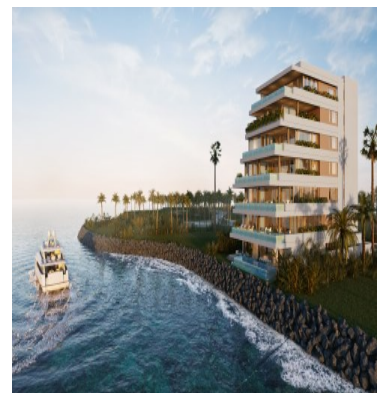

# FOR SALE

\$ 920,000.00 USD

Panama - Panamá

Panama - Punta Pacifica

Listing ID: 002572963004

What is Ocean Reef Island? Ocean Reef Islands are the first and only man-made residential islands in Panama and Central America, an extraordinary community located in the center of the city. It is unique and differentiating because it connects the best of both worlds, the sea and the metropolis. The personal seal of the island is based on the unique lifestyle you can enjoy, luxury and exclusivity accompany it. You can enjoy; Heliport. Yacht club. Private Marina. Watersports Club. Private restaurant for owners. This beautiful and exclusive set of apartments is located in Panama City, Punta Pacifica. They range from 147 m2 to 530 m2. It offers traditionally 2-3 bedrooms and 2 bathrooms up to 3.5. Their prices range from \$920,000 to \$2.5 M, depending on the size and residence. The most representative thing is that the apartments have different amenities depending on the domicile, that is, each neighbor has its own benefits in its building. Generally the apartments have a balcony, a practical laundry area, bathroom in the rooms, a modern open kitchen, and a colossal panoramic view. External