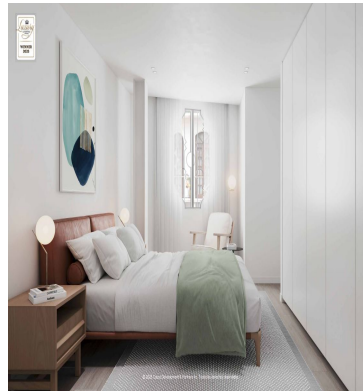

FOR SALE

\$ 686,400.00 USD

Panama - Panamá

Panama - Casco Viejo, San Felipe

Listing ID: 003033098095

Baluarte Mano de Tigre is one of the fortifications that formed part of the city's defensive system during the colonial era. It was built in the 18th century by the Spanish authorities to protect the city from potential pirate and enemy attacks. Its strategic design afforded a panoramic view of the surrounding maritime spaces and the city's access points, giving it a strategic position for surveillance and defense. The project is EDGE certified, and this recognition is awarded for achieving a minimum savings of 20% in energy, 20% in water, and 20% in embodied energy in the building's materials. It has four levels, with units ranging from 52 to 124 m², of which only 3 remain. 2 bedroom/2 bathroom, 103.75 m², street-facing balcony \$570,625. 2 bedroom/2 bathroom, 115.16 m², rear-facing patio \$633,380 2 bedroom/2 bathroom, 124.80 m², street-facing balcony/patio \$686,400 Rooftop with pool, elevator, and commercial spaces on the ground floor.