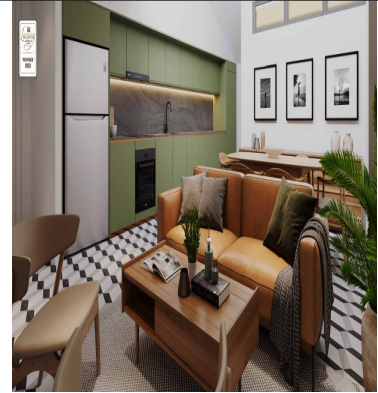

FOR SALE

\$ 686,400.00 USD

Panama - Panamá

Panama - Casco Viejo, San Felipe

Listing ID: 003033098095

Baluarte Mano de Tigre is one of the fortifications that formed part of the city's defensive system during the colonial era. It was built in the 18th century by the Spanish authorities to protect the city from potential pirate and enemy attacks. Its strategic design afforded a panoramic view of the surrounding maritime spaces and the city's access points, giving it a strategic position for surveillance and defense. The project is EDGE certified, and this recognition is awarded for achieving a minimum savings of 20% in energy, 20% in water, and 20% in embodied energy in the building's materials. It has four levels, with units ranging from 52 to 124 m², of which only 3 remain. 2 bedroom/2 bathroom, 103.75 m², street-facing balcony \$570,625. 2 bedroom/2 bathroom, 115.16 m², rear-facing patio \$633,380 2 bedroom/2 bathroom, 124.80 m², street-facing balcony/patio \$686,400 Rooftop with pool, elevator, and commercial spaces on the ground floor.