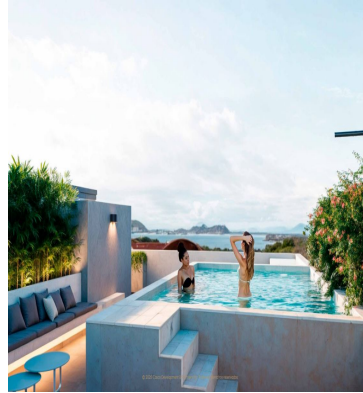

FOR SALE

\$ 686,400.00 USD

Panama - Panamá

Panama - Casco Viejo, San Felipe

Listing ID: 003033098095

Baluarte Mano de Tigre is one of the fortifications that formed part of the city's defensive system during the colonial era. It was built in the 18th century by the Spanish authorities to protect the city from potential pirate and enemy attacks. Its strategic design afforded a panoramic view of the surrounding maritime spaces and the city's access points, giving it a strategic position for surveillance and defense. The project is EDGE certified, and this recognition is awarded for achieving a minimum savings of 20% in energy, 20% in water, and 20% in embodied energy in the building's materials. It has four levels, with units ranging from 52 to 124 m², of which only 3 remain. 2 bedroom/2 bathroom, 103.75 m², street-facing balcony \$570,625. 2 bedroom/2 bathroom, 115.16 m², rear-facing patio \$633,380 2 bedroom/2 bathroom, 124.80 m², street-facing balcony/patio \$686,400 Rooftop with pool, elevator, and commercial spaces on the ground floor.