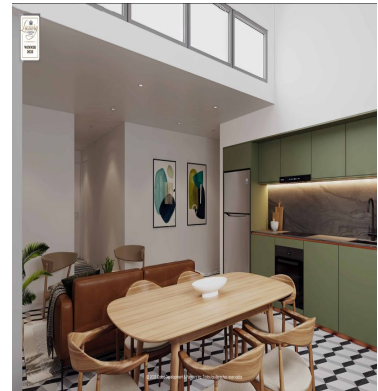

FOR SALE

\$ 686,400.00 USD

Panama - Panamá

Panama - Casco Viejo, San Felipe

Listing ID: 003033098095

Baluarte Mano de Tigre is one of the fortifications that formed part of the city's defensive system during the colonial era. It was built in the 18th century by the Spanish authorities to protect the city from potential pirate and enemy attacks. Its strategic design afforded a panoramic view of the surrounding maritime spaces and the city's access points, giving it a strategic position for surveillance and defense. The project is EDGE certified, and this recognition is awarded for achieving a minimum savings of 20% in energy, 20% in water, and 20% in embodied energy in the building's materials. It has four levels, with units ranging from 52 to 124 m², of which only 3 remain. 2 bedroom/2 bathroom, 103.75 m², street-facing balcony \$570,625. 2 bedroom/2 bathroom, 115.16 m², rear-facing patio \$633,380 2 bedroom/2 bathroom, 124.80 m², street-facing balcony/patio \$686,400 Rooftop with pool, elevator, and commercial spaces on the ground floor.