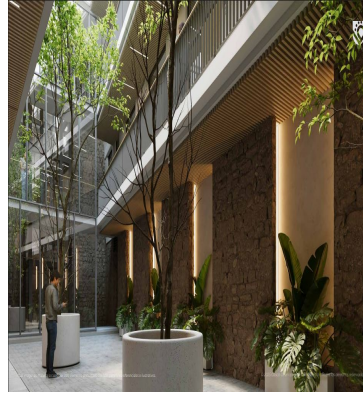

FOR SALE

\$ 632,008.00 USD

Panama - Panamá

Panama - Casco Viejo, San Felipe

Listing ID: 003033098096

This project is located on 12th Street East in Panama City's Old Town, a street rich in history and cultural significance. This project is EDGE Certified. The traditional way to achieve this recognition is by achieving a minimum savings of 20% in energy, 20% in water, and 20% in embodied energy in the building's materials. It consists of three levels, 25 units ranging from 36 to 106 m², a rooftop pool with panoramic views, and an elevator. Only 32% remains available, for delivery by the end of 2027. The images, materials, or any other elements presented are for reference and illustrative purposes only.